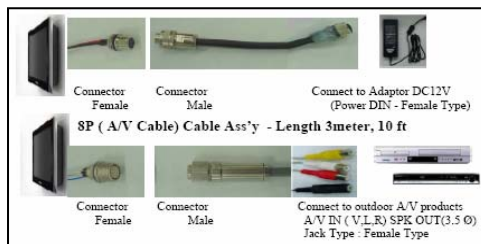

Feature

- Manual Dimming
- Multi-language OSD: English, Spanish, French

Inputs

- Component, PAL/SECAM, Digital DVB-T TV Tuner, S-Video

Jacks

- Heavy Duty water proof connectors
- Power: 12VDC, 3.8A

Others

- Regulation: Safety – UL, cUL, IE60065
EMI-FCC
- Dimensions: Net 19.4" x 3" x 16"
Gross 22.6" x 24.4" x 5.7"
- Weight: Net 15lbs; Gross 23lbs
- **Special Features**
- 3ft Waterproof Cables included
- Water Hose cleaning – IP56
- Connectors passed salt erosion test
- IR Remote control included: Universal Discreet code – 0180
- One Year Warranty

20.1" Waterproof Outdoor LCD TV Front Picture

Cockpit TV

Waterproof Connectors

Underwater Test at Miami Boat Show

On a 90' Sailing Boat,
Captain's Chair

Connected to Navigation System
On a Sailing Boat