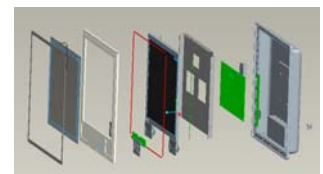

Features

- IP Grade: IP67 (tested to work 3Ft underwater for 30 minutes)
- Built-in Digital DVB-T TV Tuner
- Built-in Waterproof Speaker (1W)
- Back Cover: Aluminum to transfer heat
- Treated Glass to protect against water and scratches
- Composite Video Input and DVB-T TV Tuner
- Compact Design

Specifications

LCD Panel

- Panel: 10.4"LCD Panel
- Brightness: 250cd/m²
- Resolution: 800 x 600
- Contrast Ratio: 300:1
- Response Time: 5ms
- Viewing Angle: 70 deg (V) / 100 Deg (H)
- Multi Language OSD: English, Spanish, French
- Power: 12VDC 3A
- Operating Temperature: -5 to 50 Degree Centigrade
- IR Waterproof Remote Controller
- Heavy-duty waterproof Cables – 3 feet

Options

- Construction Enclosure with arm
- Waterproof VESA75mm wall mounts
- OEM Electric Lift

Others

- Regulation: Safety – NRTL, TUV, CE
- Dimensions :Unit (without stand) –10.6" x 9.5" x 2"
- Weight: Net 6.6lbs