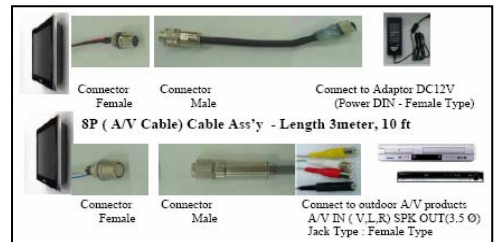

Waterproof Cockpit LCD TV

European Model, 20.1" Marine, SPA, Outdoor LCD TV
450cd/m², Digital DVB-T TV Tuner

Model: NKLT201WPD

Features

- IP Grade: IP56
- High Brightness 450cd/m²
- Back Cover: Aluminum to protect against the heat and Salt erosion
- Poly carbonate filter to protect against water and scratches
- Floating water resistant Remote Control
- Military Specification Connectors
- Digital DVB-T TV Tuner

Feature

- Manual Dimming
- Multi-language OSD: English, Spanish, French

Inputs

- Component, PAL/SECAM, Digital DVB-T TV Tuner, S-Video

Jacks

- Heavy Duty water proof connectors
- Power: 12VDC, 3.8A

Others

- Regulation: Safety – UL, cUL, IE60065
EMI-FCC
 - Dimensions: Net 19.4" x 3" x 16"
Gross 22.6" x 24.4" x 5.7"
 - Weight: Net 15lbs; Gross 23lbs
- #### Special Features
- 3ft Waterproof Cables included
 - Water Hose cleaning – IP54
 - Connectors passed salt erosion test
 - IR Remote control included: Universal Discreet code – 0180
 - One Year Warranty

20.1" Waterproof Outdoor LCD TV Front Picture

Cockpit TV

Waterproof Connectors

Underwater Test at Miami Boat Show

On a 90' Sailing Boat,
Captain's Chair

Connected to Navigation System
On a Sailing Boat