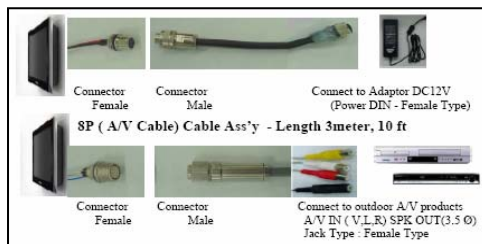

Waterproof Connectors