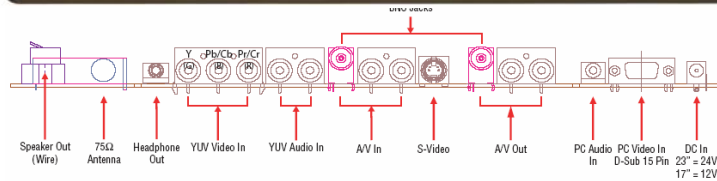

## Features

- ▶ Exceptional brightness and contrast: Brightness 450cd/m<sup>2</sup>, Contrast 400:1
- ▶ Integrated Ultra compact Design
- ▶ Front panel control
- ▶ Standard Definition NTSC Tuner
- ▶ Resolution: 1280 (H) x 768 (V)
- ▶ Color: 16.7 million colors
- ▶ Language : English, French, Spanish, Portuguese
- ▶ Composite loop out (Video – BNC, Audio – RCA )
- ▶ Power : 12VDC
- ▶ Inputs:
  - TV RF-in: NTSC (F-type)
  - Analogue RGB; D-sub15pin
  - Composite input; BNC
  - S-video; 4 pin Din
  - Component input; BNC
- ▶ VESA 100mm, Camera Hole Mount on panel

### Display Panel

System: 17.1" LCD TV/ Monitor, NTSC  
Aspect: 16:9  
Panel Dimensions: 15.75" x 10.16" x 0.87"  
Active Area: 14.7" x 8.8"  
Viewing Angle: 170/170  
Peak Brightness: 450 cd/m<sup>2</sup>  
Contrast Ratio: 400:1

### TVRF – Input System

NTSC: 181 channel memory  
Automatic  
Full Function Remote Control  
Receiving Signal: Worldwide TV, DVB-T