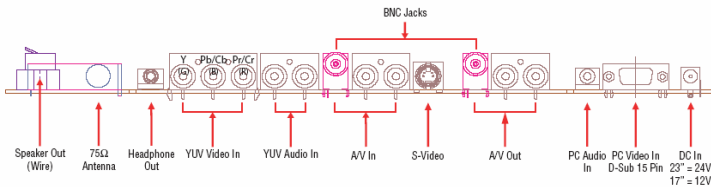

23" Wide LCD TV/Monitor

Broadcasting, Medical, CCTV, and RV

Model#: NKLTM23AA

Features

- ▶ Exceptional brightness and contrast: Brightness 500cd/m², Contrast 550:1
- ▶ Integrated Ultra Compact Design
- ▶ Front panel control
- ▶ Standard Definition NTSC Tuner
- ▶ Resolution: 1366 (H) x 768 (V)
- ▶ Color: 16.7 million color combinations
- ▶ Languages: English, French, Spanish, Portuguese
- ▶ Composite loop out (Video – BNC, Audio – RCA)
- ▶ Power: 12VDC
- ▶ Inputs:
 - TV RF-in: NTSC (F-type)
 - Analogue RGB; D-sub15pin
 - Composite input; BNC
 - S-video; 4 pin Din
 - Component input; BNC
- ▶ VESA 100mm, Camera Hole Mount on panel

Specifications

Display Panel

System: 23" LCD TV/ Monitor, NTSC
 Aspect: 16:9
 Panel Dimensions: 23.62" x 13.14" x 1.78"
 Active Area: 19.7" x 11.8"
 Viewing Angle: 170/170
 Peak Brightness: 500 cd/m²
 Contrast Ratio: 550:1
 Color Temperature: 5500K, 6500K, 7500K, 9300K

TVRF – Input System

NTSC: 181 channel memory
 Automatic
 Full Function Remote Control
 Receiving Signal: Worldwide TV, DVB-T

Display Mode

TV, Composite, Component, S-VHS, PC

Special Features

Channel Edit, Fine Tuning (Only Analog CH)
 Closed Caption, Contents Blocking (NTSC)
 Full function remote control
 Scaler Chip: Myson MTL 013
 Decoder Solution: Techwell, Microns
 Screen Aspect Ratio (16:9-4:3)
 Time Zone Setting, Daylight Saving
 Languages: English, French, Spanish, Portuguese
 Closed Captions & V-chip
 Auto Power Off at No Signal

Video Signal

480 p/i, 720 p/i, 1080i

Firmware Upgrade

RS232C Interface

Power Consumption

AC 100-240 V, 50/60 Hz
 Current Ratios: 3.0-7.0A
 Power Consumption: 550 W

Dimension/Weight

Net: 23.7" (W) x 15.4" (H) x 3.4" (D)
 Gross: 27.3" (W) x 18.4" (H) x 8.2" (D)
 Net: 22 lbs.
 Gross: 26.5 lbs.