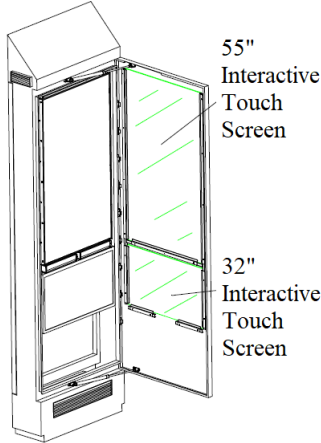

Exterior Totem Sign Touch Integration Concept

Outdoor touch screen custom block

Interactive technology by Zytronic (www.zytronic.co.uk)
Exterior anti-reflection glass by Schott

The information contained in these documents is confidential, privileged and only for the information of the intended recipient and may not be used, published or redistributed.