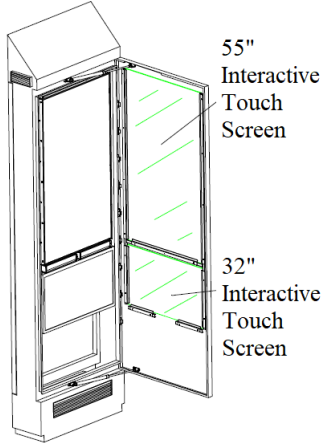

# Exterior Totem Sign Touch Integration Concept

Outdoor  
touch  
screen  
custom  
block

Interactive technology bt Zytronic ( [www.zytronic.co.uk](http://www.zytronic.co.uk) )  
Exterior anti-reflection glass by Schott