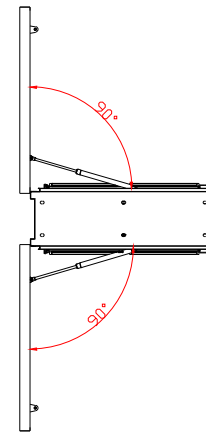

DART let's go

CARROLLTON

232

MODEL NAME	
NISDM-550PC-DART	
PART NAME	
Dimensions Layout	
DATE	MATERIAL
April 29, 2019	
QTY	SCALE
	REV.
REMARK	
compliance@nanovdisplay.com	

- * NOTE
- Bolt and Hole size
 - Door Opening Angle
 - Distance between holes