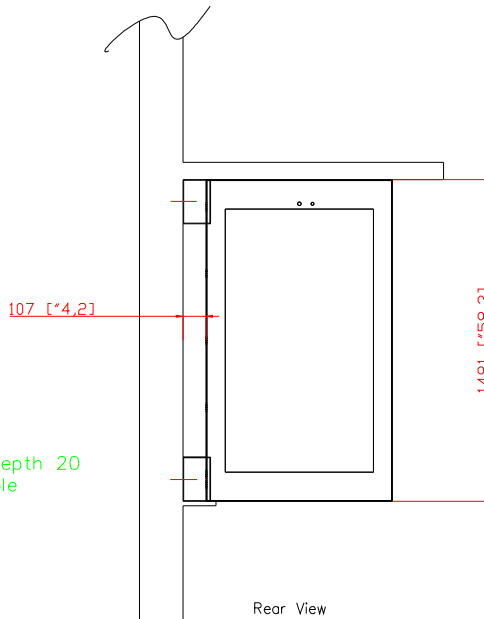

DART let's go

CARROLLTON

232

MODEL NAME	
NISDM-550PC-DART	
PART NAME	
Dimensions Layout	
DATE	MATERIAL
April 29, 2019	
QTY	SCALE
	REV.
REMARK	
compliance@nanovdisplay.com	

- * NOTE
- Bolt and Hole size
 - Door Opening Angle
 - Distance between holes