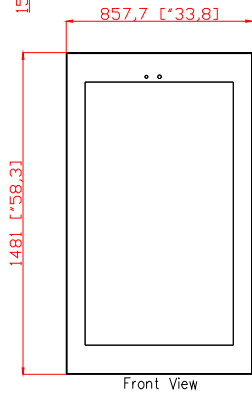

DART let's go

CARROLLTON

232

MODEL NAME	
NISDM-550PC-DART	
PART NAME	
Dimensions Layout	
DATE	MATERIAL
April 29, 2019	
QTY	SCALE
	REV.
REMARK	
compliance@nanovdisplay.com	

- * NOTE
- Bolt and Hole size
 - Door Opening Angle
 - Distance between holes