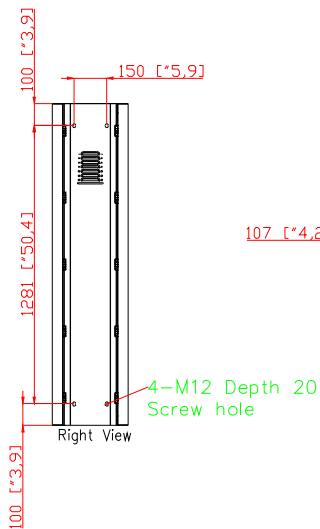

DART let's go

CARROLLTON

232

MODEL NAME	
NISDM-550PC-DART	
PART NAME	
Dimensions Layout	
DATE	MATERIAL
April 29, 2019	
QTY	SCALE
	REV.
REMARK	
compliance@nanovdisplay.com	

- * NOTE
- Bolt and Hole size
 - Door Opening Angle
 - Distance between holes