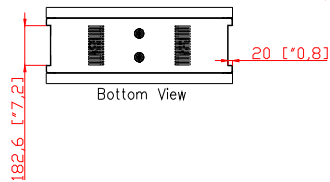

DART let's go

CARROLLTON

232

MODEL NAME	
NISDM-550PC-DART	
PART NAME	
Dimensions Layout	
DATE	MATERIAL
April 29, 2019	
QTY	SCALE
	REV.
REMARK	
compliance@nanovdisplay.com	

- * NOTE
- Bolt and Hole size
 - Door Opening Angle
 - Distance between holes